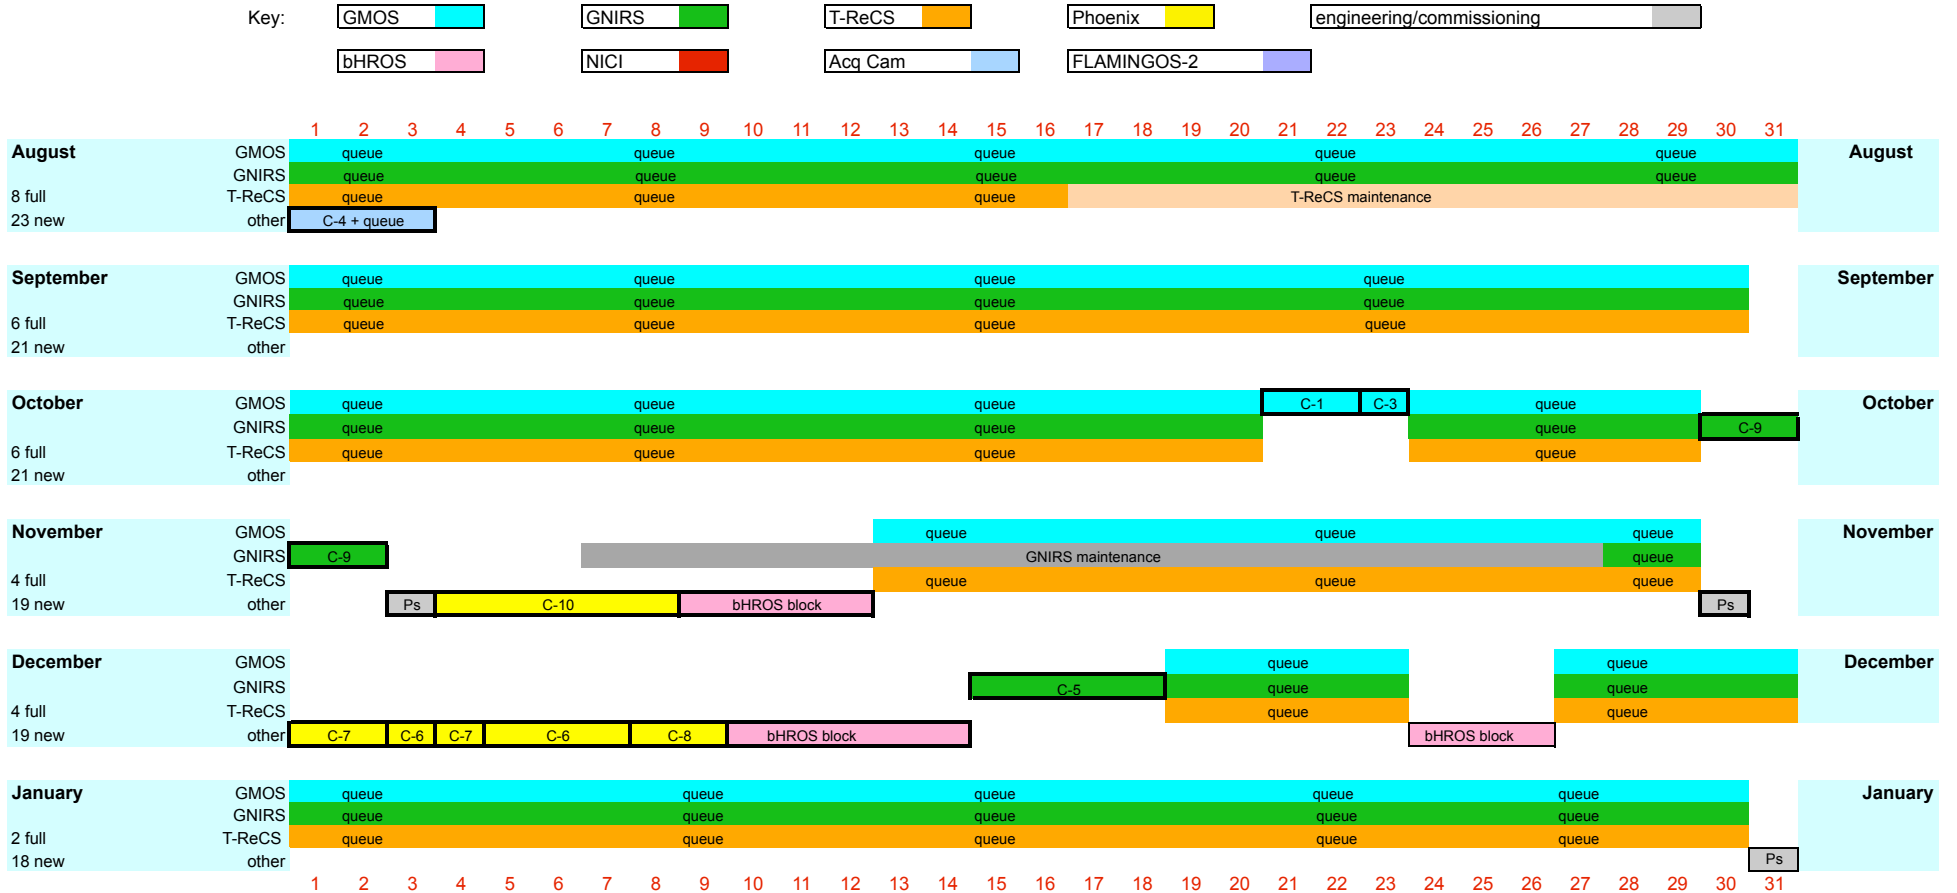

## Gemini South Semester 2006B

The semester calendar shows multi-instrument queue nights, scheduled classical runs and engineering or commissioning blocks. Instruments potentially usable on queue nights are indicated by the coloured-horizontal bands (see color key below). Note: ToO PIs should always check the "what's available now" pages that are linked from the contents list for the most up-to-date information. Scheduled classical runs are indicated by the instrument name (or an abbreviated version) and the last characters of the GS-2006B-... program ID number. Engineering or commissioning that involves one or more instruments is shown in the relevant instrument row(s). New and full moon dates are shown.

Last updated 14-December-2006