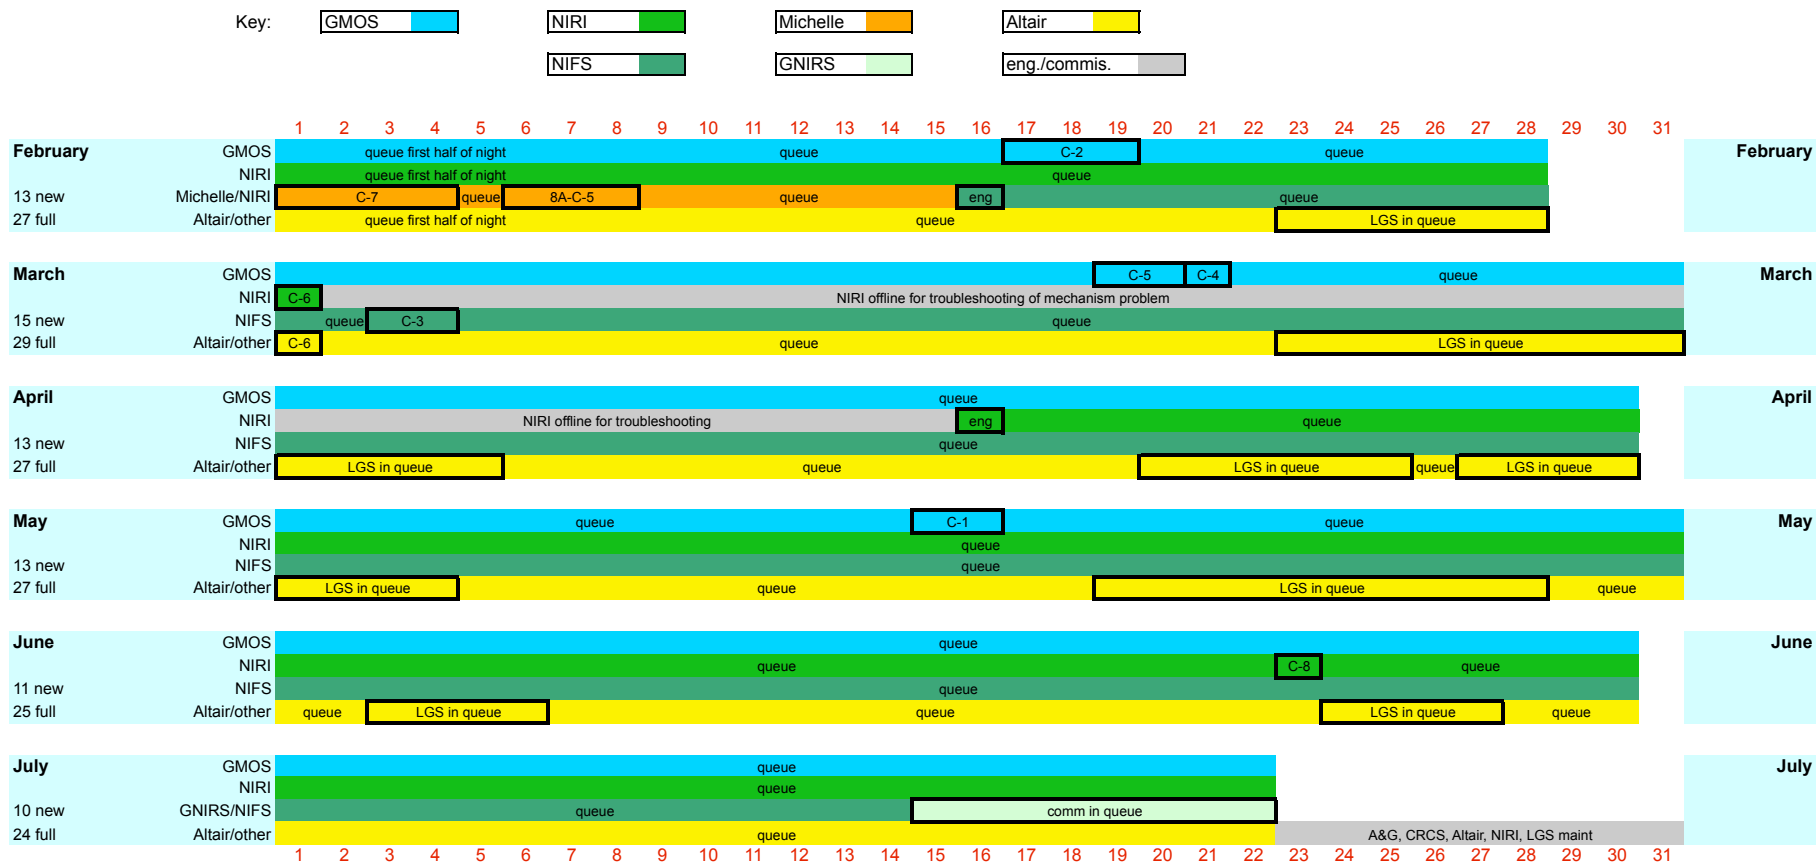

Gemini North Semester 2010A

The semester calendar shows multi-instrument queue nights, scheduled classical runs and engineering or commissioning blocks. Instruments potentially usable on queue nights are indicated by the colored-horizontal bands (see color key below). Note: Rapid ToO PIs should always check the "what's available now" pages that are linked from the contents list for the most up-to-date information. Scheduled classical runs are indicated in the instrument's row by the last characters of the GN-2010A-... program ID number.

Engineering or commissioning that involves one or more instruments is shown in the relevant instrument row(s). Of the order of 6 engineering nights will be scheduled in queue. New and full moon dates are shown. [Scheduling of GNIRS commissioning is subject to revision.](#)