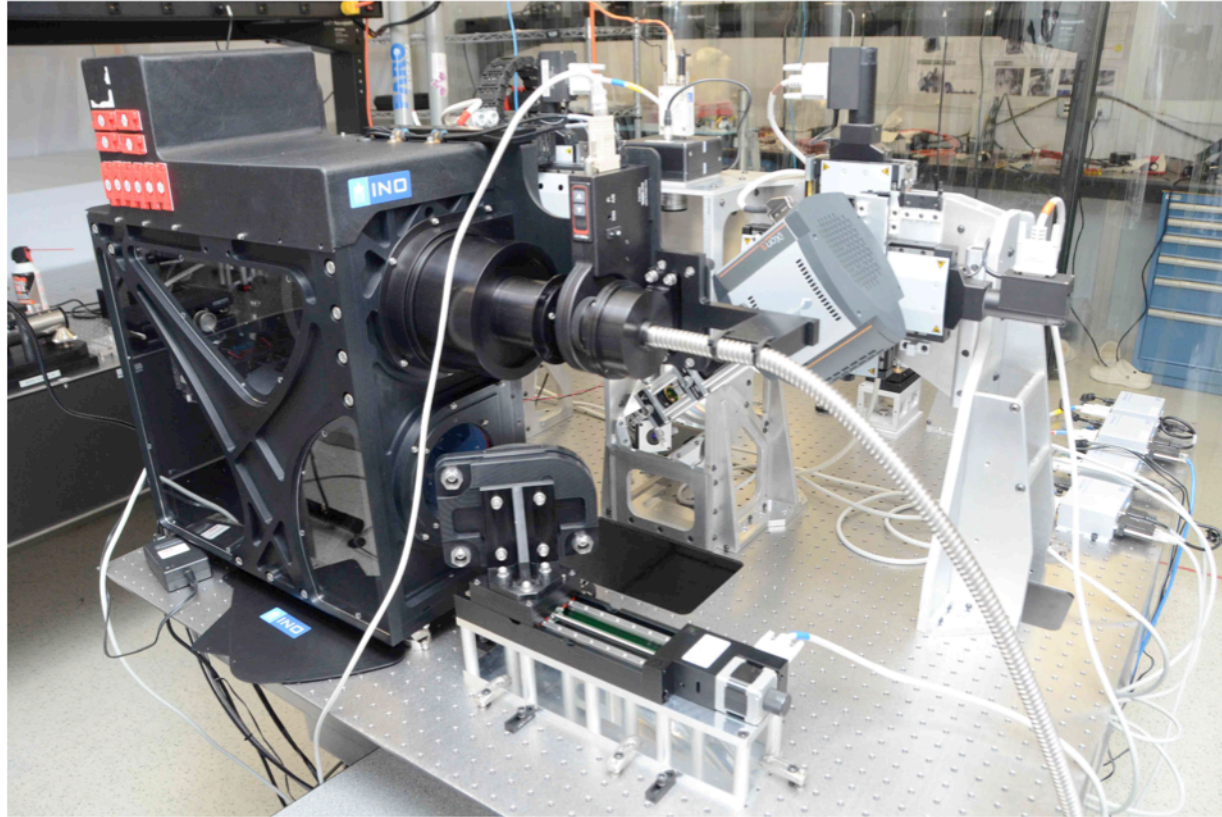

# Raven Tour

University of Victoria AO Lab

# Raven

- MOAO science and technology demonstrator similar to Canary on WHT
- Slated for Subaru in 2014