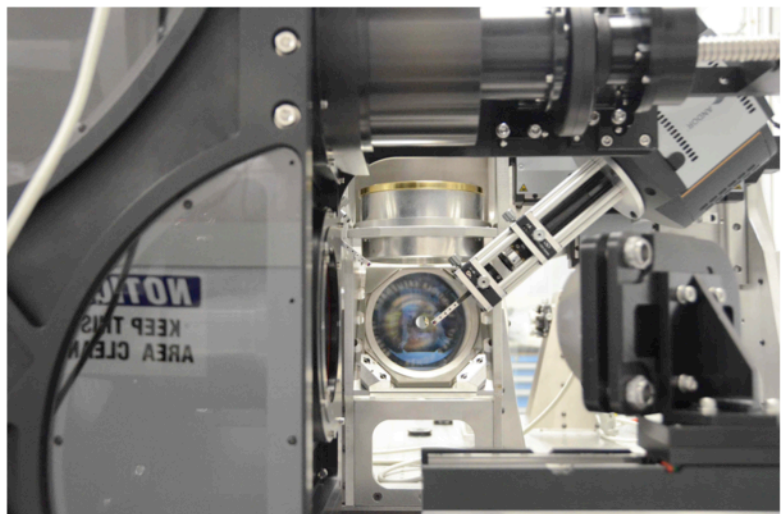

# Raven Tour

University of Victoria AO Lab

# Raven

- MOAO science and technology demonstrator similar to Canary on WHT
- Slated for Subaru in 2014