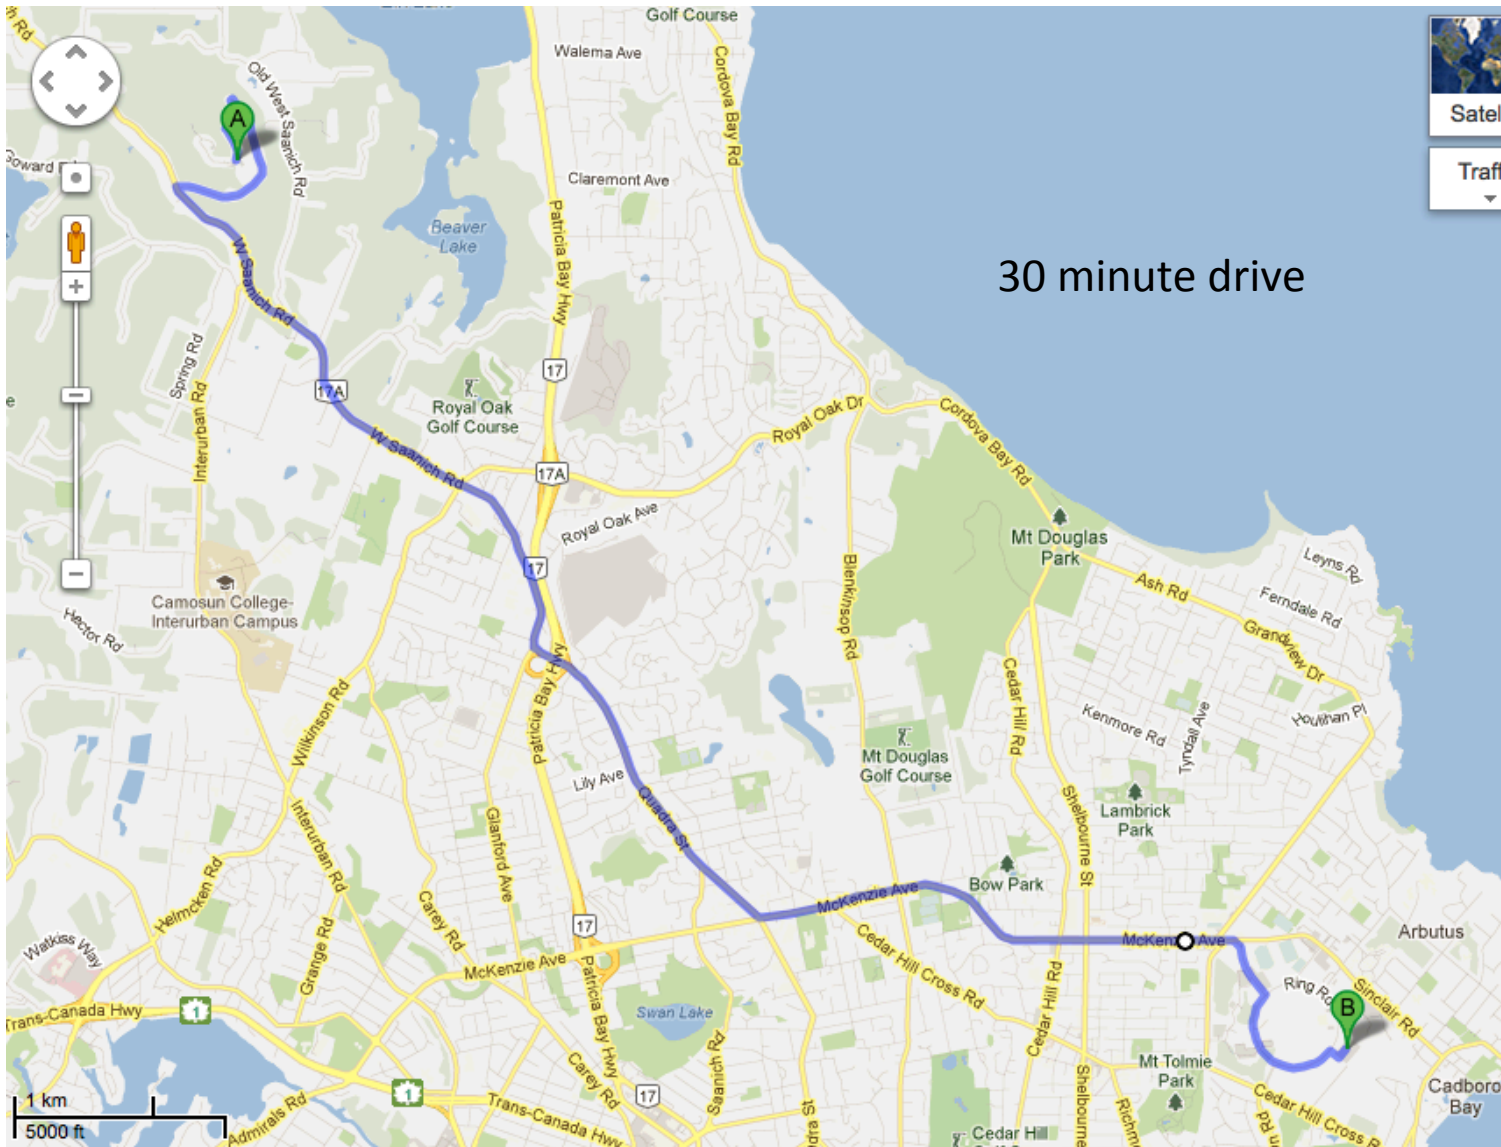

# Raven Tour

University of Victoria AO Lab

# Raven

- MOAO science and technology demonstrator similar to Canary on WHT
- Slated for Subaru in 2014

# Directions

# Directions

- At bottom of hill, turn LEFT on W. Saanich Rd.
- Keep following W. Saanich Rd until it comes to highway overpass. Keep going STRAIGHT as road changes to QUADRA st.
- Keep on Quadra for ~2 km. Turn LEFT at 1<sup>st</sup> major intersection onto McKenzie Ave.
- Follow McKenzie Ave ~2.5 km (past major intersection @ Shelbourne, and smaller intersection @ Gordon Head
- Turn right onto UVic campus onto McGill Road
- Turn right onto Ring Rd (1 way road around campus). Follow ring road halfway around (past stop sign @ University Dr)
- Park in Lot 7 on right (you'll see greenhouses). Parking is \$1.75/hr (credit card).