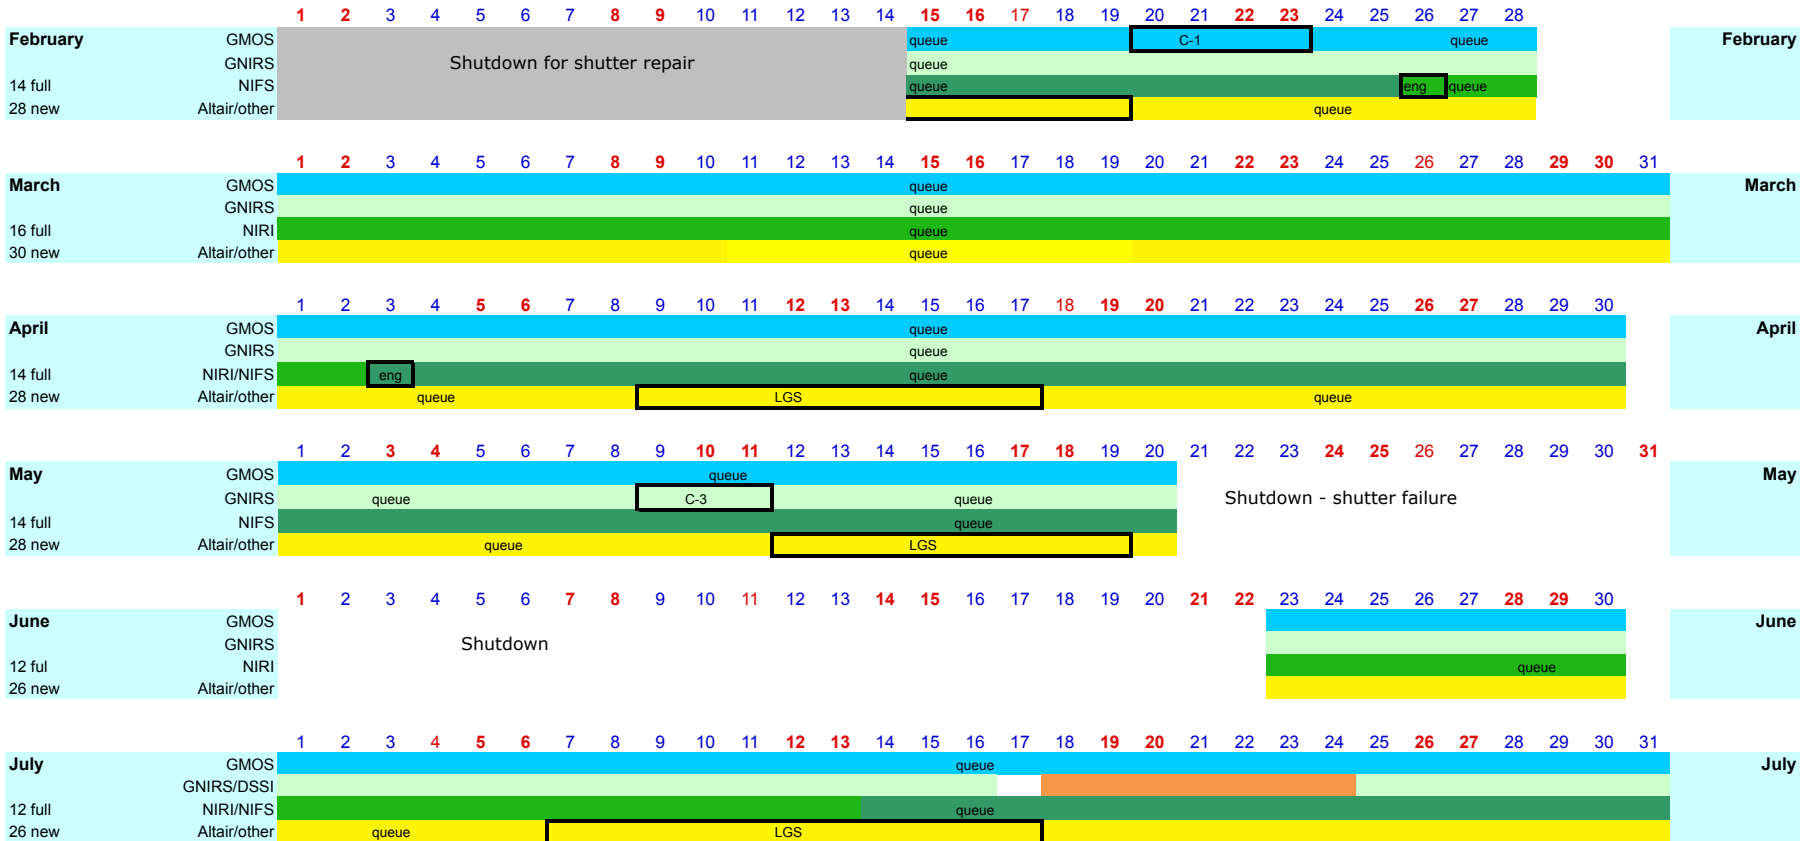

Gemini North Semester 2014A

The semester calendar shows multi-instrument queue nights, scheduled classical runs and engineering or commissioning blocks. Instruments potentially usable on queue nights are indicated by the colored-horizontal bands (see color key below). Note: Rapid ToO PIs should always check the "what's available now" pages that are linked from the contents list for the most up-to-date information. Scheduled classical runs are indicated in the instrument's row by the last characters of the GN-2014A-... program ID number. Engineering or commissioning that involves one or more instruments is shown in the relevant instrument row(s). Of the order of 4 engineering nights will be scheduled in queue. New and full moon dates are shown.